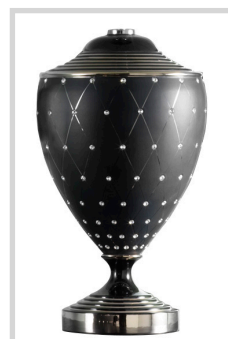

ART. 857
photo frame
cm. 28 x h. cm. 33

ART. 853
floor lamp
h cm. 163

.../CLO

.../BPS

.../TOS

.../COS

.../NOS

decorations available on every item above described