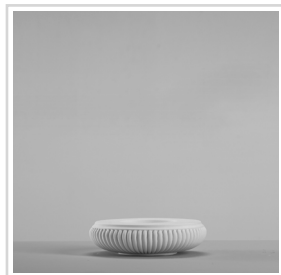

ART. 765
ashtray
Ø cm. 20

ART. 767
pendulum clock
Ø cm. 29 x h cm. 54

ART. 762
vase
h cm. 32

ART. 768
small candlestick
h cm. 31

ART. 769
big candlestick
h cm. 40

ART. 781
wall clock
Ø cm. 27,5

ART. 782
mirror/clock
Ø cm. 48