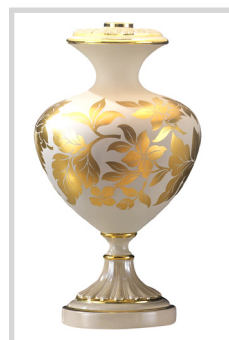

ART. 757
umbrella stand
h cm. 58

ART. 743/C
vase w/cap
h cm. 49

ART. 743
vase
h cm. 40

ART. 744
vase
h cm. 33

ART. 804
mirror/clock
Ø cm. 48

ART. 745
footed bowl
Ø cm. 40

ART. 746
footed bowl
Ø cm. 28,5

ART. 747
pendulum clock
Ø cm. 34 x h 52

ART. 751
big candlestick
h cm. 38

ART. 749
jewel box
Ø cm. 20

ART. 756
small candlestick
h cm. 28

.../BPS

.../COS

.../BP

.../SCM

.../CH

ART. 765
ashtray
Ø cm. 20

ART. 767
pendulum clock
Ø cm. 29 x h cm. 54

ART. 762
vase
h cm. 32

ART. 768
small candlestick
h cm. 31

ART. 769
big candlestick
h cm. 40

ART. 781
wall clock
Ø cm. 27,5

ART. 782
mirror/clock
Ø cm. 48