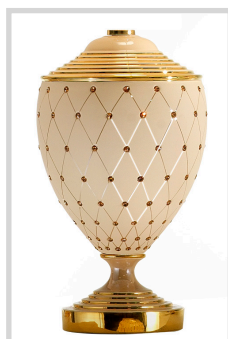

ART. 857
photo frame
cm. 28 x h. cm. 33

ART. 853
floor lamp
h cm. 163

.../CLO

.../BPS

.../TOS

.../COS

.../NOS

decorations available on every item above described