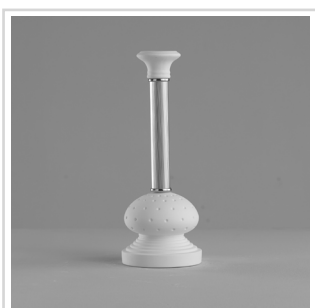

ART. 843
big vase
h cm. 35

ART. 844
small vase
h cm. 30

ART. 871
big vase
h cm. 41

ART. 852
umbrella stand
h cm. 58

M U R A N O

ART. 846
big cachepot
Ø cm. 34,5

ART. 872
big cachepot
Ø cm. 47 x h cm. 48

ART. 849
ftd. bowl/plate
Ø cm. 37

ART. 845
small footed bowl
Ø cm. 33

ART. 848
pendulum clock
cm. 35 x h cm. 52

ART. 850
mirror
Ø cm. 48

ART. 851
mirror/clock
Ø cm. 48

ART. 858
jewel box
Ø cm. 20

ART. 847
column
h cm. 88

ART. 855
candle stick
h cm. 36

ART. 857
photo frame
cm. 28 x h. cm. 33

ART. 853
floor lamp
h cm. 163

.../CLO

.../BPS

.../TOS

.../COS

.../NOS

decorations available on every item above described