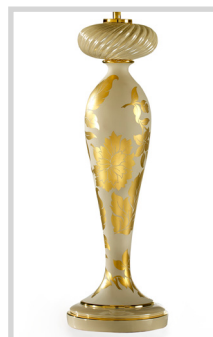

ART. 791
table lamp
h cm. 74

ART. 792
table lamp
h cm. 60

ART. 793
table lamp
h cm. 83

ART. 802
column
h cm. 88

ART. 798
footed bowl
Ø cm. 35

ART. 799
vase
h cm. 39

ART. 800
candlestick
h cm. 31

ART. 795
table lamp
h cm. 76

ART. 797
table lamp
h cm. 64

ART. 801
pendulum clock
cm. 34 x h cm. 53

ART. 803
big candlestick
h cm. 40

.../CH

decorations available on every item above described

F L O R E N C E

ART. 825
vase
h cm. 43

ART. 824
vase
h cm. 40